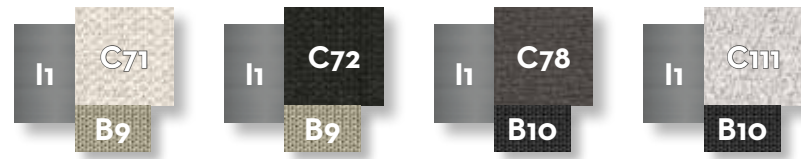

SOFA OBLIQUE SX / CODE: GEOBLEND SX

	Width	Depth	Height	H. seat	H. cushion
cm	170	170	65	37	30
inch	66.9	66.9	25.6	14.6	11.8